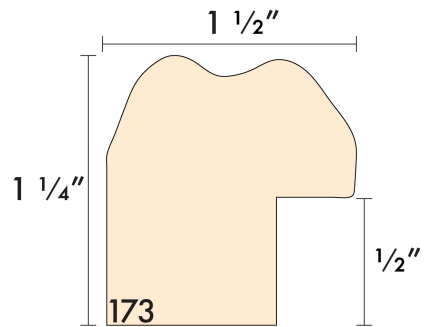

Width: 0.75"

Height: 0.625"

Rabbet: 0.375"

CU800-565: 3/4" Espresso Grain Wood Cap

Pricing: \$5.75/foot

Width: 0.75"

Height: 1.25"

Rabbet: 0.875"

CU440-20: 3/4" Gold Bamboo with Shade

Pricing: \$8.25/foot

Width: 0.75"

Height: 0.875"

Rabbet: 0.5"

CU2300-30: 3/4" Chalkboard Black Scoop

Pricing: \$8.25/foot

Width: 0.75"

Height: 0.75"

Rabbet: 0.375"

CU2300-35: 3/4" Soft Grey with Rubbed Scoop

Pricing: \$8.25/foot

Width: 0.75"

Height: 0.75"

Rabbet: 0.375"

CU920-35: 1 1/4" Light Gold Federal Panel

Width: 1"

Height: 2"

Rabbet: 1 7/16"