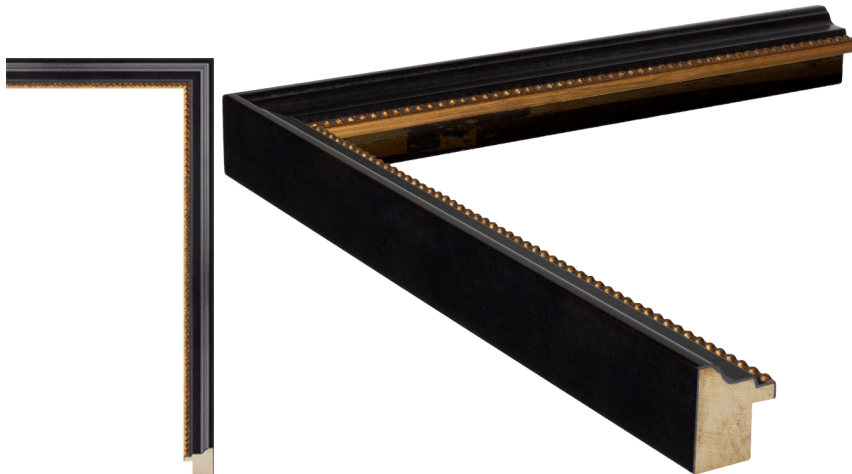

Height: 0.75"

Rabbet: 0.375"

CU2300-35: 3/4" Soft Grey with Rubbed Scoop

Pricing: \$8.25/foot

Width: 0.75"

Height: 0.75"

Rabbet: 0.375"

CU920-35: 1 1/4" Light Gold Federal Panel

Rabbet: 1 1/8"

CU1300-870: 1 3/8" Antique Gold Edges Black Panel

Pricing: \$9.65/foot

Width: 1.375"

Height: 0.875"

Rabbet: 0.375"

CU1300-860: 7/8" Antique Gold Edge Cap with Black

Pricing: \$10.00/foot

Width: 0.875"

Height: 1.375"

Rabbet: 0.875"

L206220: Hudson II Black and Gold 7/8"

Pricing: \$10.50/foot

Width: 7/8"

Height: 1"

Rabbet: 1/2"