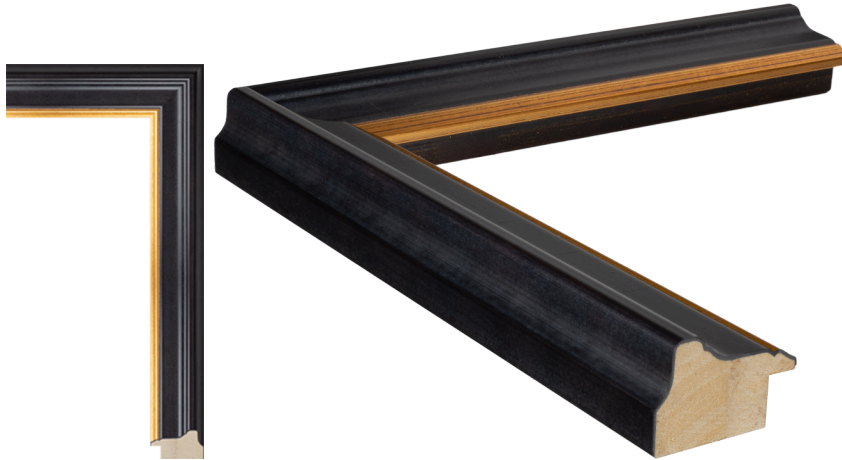

Pricing: \$11.22

Width: 1 1/4"

Height: 3/4"

Rabbet: 9/16"

L316220: Hudson II Black and Gold 1 5/8"

Pricing: \$14/foot

Width: 1 5/8"

Height: 1 1/8"