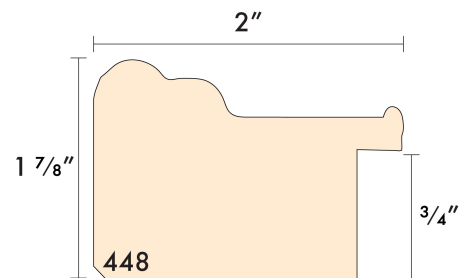

CU310-520: 2" Off-White Distress Panel

Pricing: $16.50/foot

Width: 2"

Height: 1.875"

Rabbet: 0.75"