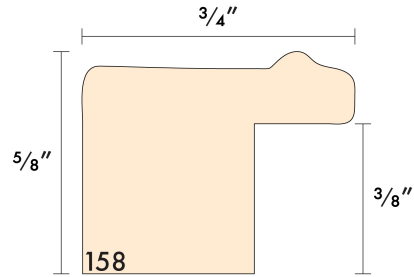

FRAMING OPTIONS

Frames are double the cost if ordered individually and they are 5% off if ordered in double the minimum amount required.

CU2400-35: 3/4" black Cube:

Pricing: \$4.50/foot

Width: 0.75"

Height: 0.875"

Rabbet: 0.75"

CU1100-95: 5/8" Scoop Gold Flat Panel

Pricing: \$5.00/foot

Width: 0.625"

Height: 1"

Rabbet: 0.625"

CU305-900: Distress White with Bead

Pricing: \$5.00/foot

Width: 0.75"

Height: 0.625"

Rabbet: 0.375"

CU800-565: 3/4" Espresso Grain Wood Cap

Pricing: \$5.75/foot

Width: 0.75"

Height: 1.25"

Rabbet: 0.875"

Width: 1"

Height: 2"

Rabbet: 1 7/16"