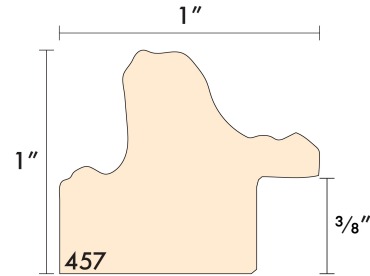

CU315-10: 1" Antiqued Gold Compo

Pricing: $10.75/foot

Width: 1"

Height: 1"

Rabbet: 0.375"