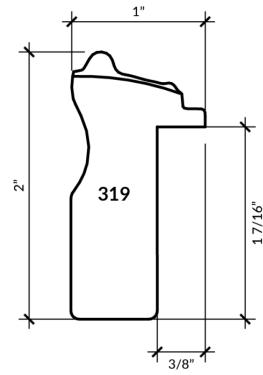

Width: 0.875"

Height: 1.375"

Rabbet: 0.875"

L206220: Hudson II Black and Gold 7/8"

Pricing: \$10.50/foot

Width: 7/8"

Height: 1"

Rabbet: 1/2"

Height: 0.938"

Rabbet: 0.375"

CUNC46207: 5/8" Minis Oxidized Gold

Pricing: \$10.83/foot

Width: 0.625"

Height: 0.75"

Rabbet: 0.375"

L533277: Milo Walnut 1 1/4"

Pricing: \$11.22

Width: 1 1/4"

Height: 3/4"

Rabbet: 9/16"

L316220: Hudson II Black and Gold 1 5/8"

Pricing: \$14/foot

Width: 1 5/8"

Height: 1 1/8"

Width: 1"

Height: 2"

Rabbet: 1 7/16"