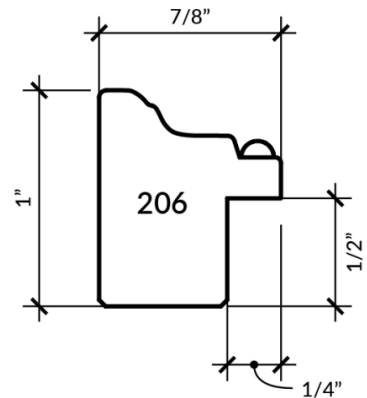

Pricing: \$8.75/foot

Width: 1.25"

Height: 0.875"

Rabbet: 0.375"

L80914: Nordic Oak

Pricing: \$9.07/foot

Width: 3/4"

Height: 1 1/2"

Rabbet: 1 1/8"

CU1300-870: 1 3/8" Antique Gold Edges Black Panel

Pricing: \$9.65/foot

Width: 1.375"

Height: 0.875"

Rabbet: 0.375"

CU1300-860: 7/8" Antique Gold Edge Cap with Black

Pricing: \$10.00/foot

Width: 0.875"

Height: 1.375"

Rabbet: 0.875"

L206220: Hudson II Black and Gold 7/8"

Pricing: \$10.50/foot

Width: 7/8"

Height: 1"

Rabbet: 1/2"

Width: 1"

Height: 2"

Rabbet: 1 7/16"