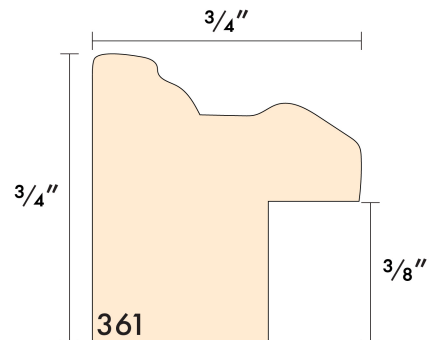

Width: 0.75"

Height: 0.625"

Rabbet: 0.375"

CU800-565: 3/4" Espresso Grain Wood Cap

Pricing: \$5.75/foot

Width: 0.75"

Height: 1.25"

Rabbet: 0.875"

CU440-20: 3/4" Gold Bamboo with Shade

Pricing: \$8.25/foot

Width: 0.75"

Height: 0.875"

Rabbet: 0.5"

CU2300-30: 3/4" Chalkboard Black Scoop

Pricing: \$8.25/foot

Width: 0.75"

Height: 0.75"

Rabbet: 0.375"

CU2300-35: 3/4" Soft Grey with Rubbed Scoop

Pricing: \$8.25/foot

Width: 0.75"

Height: 0.75"

Rabbet: 0.375"

CU920-35: 1 1/4" Light Gold Federal Panel

Pricing: \$8.75/foot

Width: 1.25"

Height: 0.875"

Rabbet: 0.375"

L80914: Nordic Oak

Pricing: \$9.07/foot

Width: 3/4"

Height: 1 1/2"