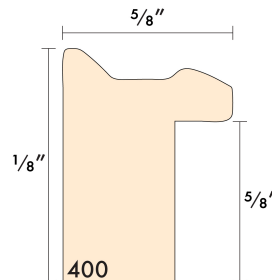

FRAMING OPTIONS

Frames are double the cost if ordered individually and they are 5% off if ordered in double the minimum amount required.

CU2400-35: 3/4" black Cube:

Pricing: \$4.50/foot

Width: 0.75"

Height: 0.875"

Rabbet: 0.75"

CU1100-95: 5/8" Scoop Gold Flat Panel

Pricing: \$5.00/foot

Width: 0.625"

Height: 1"

Rabbet: 0.625"

CU305-900: Distress White with Bead

Pricing: \$5.00/foot

Width: 0.75"

Height: 0.625"

Rabbet: 0.375"

CU800-565: 3/4" Espresso Grain Wood Cap

Pricing: \$5.75/foot

Width: 0.75"

Height: 1.25"

Rabbet: 0.875"

Width: 1"

Height: 2"

Rabbet: 1 7/16"