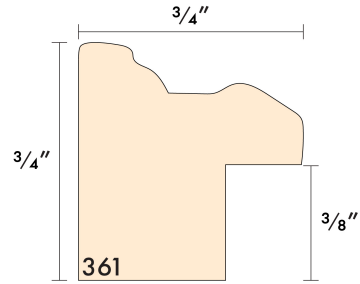

Width: 0.75"

Height: 0.625"

Rabbet: 0.375"

CU800-565: 3/4" Espresso Grain Wood Cap

Pricing: \$5.75/foot

Width: 0.75"

Height: 1.25"

Rabbet: 0.875"

CU440-20: 3/4" Gold Bamboo with Shade

Pricing: \$8.25/foot

Width: 0.75"

Height: 0.875"

Rabbet: 0.5"

CU2300-30: 3/4" Chalkboard Black Scoop

Pricing: \$8.25/foot

Width: 0.75"

Height: 0.75"

Rabbet: 0.375"

CU2300-35: 3/4" Soft Grey with Rubbed Scoop

Pricing: \$8.25/foot

Width: 0.75"

Height: 0.75"

Rabbet: 0.375"

CU920-35: 1 1/4" Light Gold Federal Panel

Pricing: \$8.75/foot

Width: 1.25"

Height: 0.875"

Rabbet: 0.375"

L80914: Nordic Oak

Pricing: \$9.07/foot

Width: 3/4"

Height: 1 1/2"