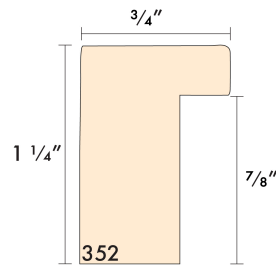

FRAMING OPTIONS

Frames are double the cost if ordered individually and they are 5% off if ordered in double the minimum amount required.

CU2400-35: 3/4" black Cube:

Pricing: \$4.50/foot

Width: 0.75"

Height: 0.875"

Rabbet: 0.75"

CU1100-95: 5/8" Scoop Gold Flat Panel

Pricing: \$5.00/foot

Width: 0.625"

Height: 1"

Rabbet: 0.625"

CU305-900: Distress White with Bead

Pricing: \$5.00/foot

Width: 0.75"

Height: 0.625"

Rabbet: 0.375"

CU800-565: 3/4" Espresso Grain Wood Cap

Pricing: \$5.75/foot

Width: 0.75"

Height: 1.25"

Rabbet: 0.875"

Width: 1"

Height: 2"

Rabbet: 1 7/16"