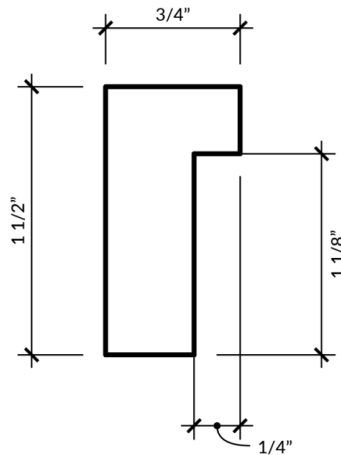

Height: 0.75"

Rabbet: 0.375"

CU2300-35: 3/4" Soft Grey with Rubbed Scoop

Pricing: \$8.25/foot

Width: 0.75"

Height: 0.75"

Rabbet: 0.375"

CU920-35: 1 1/4" Light Gold Federal Panel

Pricing: \$8.75/foot

Width: 1.25"

Height: 0.875"

Rabbet: 0.375"

L80914: Nordic Oak

Pricing: \$9.07/foot

Width: 3/4"

Height: 1 1/2"

Width: 0.875"

Height: 1.375"

Rabbet: 0.875"

L206220: Hudson II Black and Gold 7/8"

Pricing: \$10.50/foot

Width: 7/8"

Height: 1"

Rabbet: 1/2"

Width: 1"

Height: 2"

Rabbet: 1 7/16"