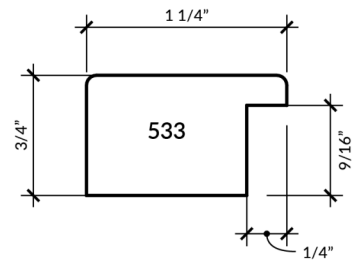

Width: 0.875"

Height: 1.375"

Rabbet: 0.875"

L206220: Hudson II Black and Gold 7/8"

Pricing: \$10.50/foot

Width: 7/8"

Height: 1"

Rabbet: 1/2"

Height: 0.938"

Rabbet: 0.375"

CUNC46207: 5/8" Minis Oxidized Gold

Pricing: \$10.83/foot

Width: 0.625"

Height: 0.75"

Rabbet: 0.375"

L533277: Milo Walnut 1 1/4"

Pricing: \$11.22

Width: 1 1/4"

Height: 3/4"

Rabbet: 9/16"

L316220: Hudson II Black and Gold 1 5/8"

Pricing: \$14/foot

Width: 1 5/8"

Height: 1 1/8"

Width: 1"

Height: 2"

Rabbet: 1 7/16"