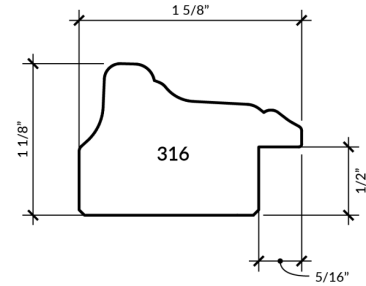

Width: 0.875"

Height: 1.375"

Rabbet: 0.875"

L206220: Hudson II Black and Gold 7/8"

Pricing: \$10.50/foot

Width: 7/8"

Height: 1"

Rabbet: 1/2"

Height: 0.938"

Rabbet: 0.375"

CUNC46207: 5/8" Minis Oxidized Gold

Pricing: \$10.83/foot

Width: 0.625"

Height: 0.75"

Rabbet: 0.375"

L533277: Milo Walnut 1 1/4"

Pricing: \$11.22

Width: 1 1/4"

Height: 3/4"

Rabbet: 9/16"

L316220: Hudson II Black and Gold 1 5/8"

Pricing: \$14/foot

Width: 1 5/8"

Height: 1 1/8"

Width: 1"

Height: 2"

Rabbet: 1 7/16"