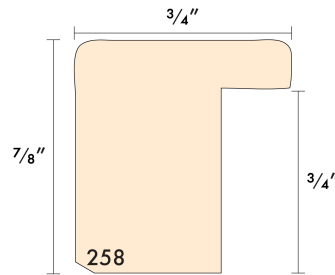

FRAMING OPTIONS

Frames are double the cost if ordered individually and they are 5% off if ordered in double the minimum amount required.

CU2400-35: 3/4" black Cube:

Pricing: \$4.50/foot

Width: 0.75"

Height: 0.875"

Rabbet: 0.75"

CU1100-95: 5/8" Scoop Gold Flat Panel

Pricing: \$5.00/foot

Width: 0.625"

Height: 1"

Rabbet: 0.625"

CU305-900: Distress White with Bead

Pricing: \$5.00/foot

Width: 0.75"

Height: 0.625"

Rabbet: 0.375"

CU800-565: 3/4" Espresso Grain Wood Cap

Pricing: \$5.75/foot

Width: 0.75"

Height: 1.25"

Rabbet: 0.875"

Width: 1"

Height: 2"

Rabbet: 1 7/16"