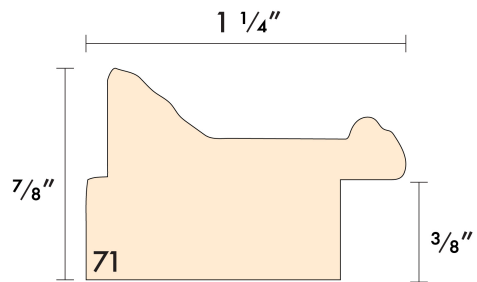

CU440-20: 3/4" Gold Bamboo with Shade

Pricing: \$8.25/foot

Width: 0.75"

Height: 0.875"

Rabbet: 0.5"

CU2300-30: 3/4" Chalkboard Black Scoop

Pricing: \$8.25/foot

Width: 0.75"

Height: 0.75"

Rabbet: 0.375"

CU2300-35: 3/4" Soft Grey with Rubbed Scoop

Pricing: \$8.25/foot

Width: 0.75"

Height: 0.75"

Rabbet: 0.375"

CU920-35: 1 1/4" Light Gold Federal Panel

Pricing: \$8.75/foot

Width: 1.25"

Height: 0.875"

Rabbet: 0.375"

L80914: Nordic Oak

Pricing: \$9.07/foot

Width: 3/4"

Height: 1 1/2"

Width: 0.875"

Height: 1.375"

Rabbet: 0.875"

L206220: Hudson II Black and Gold 7/8"

Pricing: \$10.50/foot

Width: 7/8"

Height: 1"

Rabbet: 1/2"