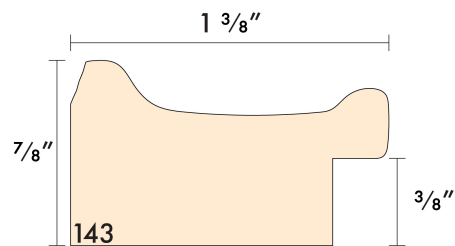

Height: 0.75"

Rabbet: 0.375"

CU2300-35: 3/4" Soft Grey with Rubbed Scoop

Pricing: \$8.25/foot

Width: 0.75"

Height: 0.75"

Rabbet: 0.375"

CU920-35: 1 1/4" Light Gold Federal Panel

Pricing: \$8.75/foot

Width: 1.25"

Height: 0.875"

Rabbet: 0.375"

L80914: Nordic Oak

Pricing: \$9.07/foot

Width: 3/4"

Height: 1 1/2"

Rabbet: 1 1/8"

CU1300-870: 1 3/8" Antique Gold Edges Black Panel

Pricing: \$9.65/foot

Width: 1.375"

Height: 0.875"

Rabbet: 0.375"

CU1300-860: 7/8" Antique Gold Edge Cap with Black

Pricing: \$10.00/foot

Width: 0.875"

Height: 1.375"

Rabbet: 0.875"

L206220: Hudson II Black and Gold 7/8"

Pricing: \$10.50/foot

Width: 7/8"

Height: 1"

Rabbet: 1/2"