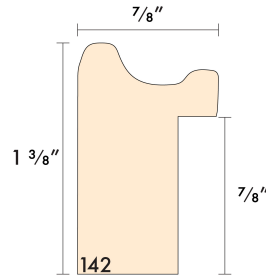

Height: 0.75"

Rabbet: 0.375"

CU2300-35: 3/4" Soft Grey with Rubbed Scoop

Pricing: \$8.25/foot

Width: 0.75"

Height: 0.75"

Rabbet: 0.375"

CU920-35: 1 1/4" Light Gold Federal Panel

Pricing: \$8.75/foot

Width: 1.25"

Height: 0.875"

Rabbet: 0.375"

L80914: Nordic Oak

Pricing: \$9.07/foot

Width: 3/4"

Height: 1 1/2"

Rabbet: 1 1/8"

CU1300-870: 1 3/8" Antique Gold Edges Black Panel

Pricing: \$9.65/foot

Width: 1.375"

Height: 0.875"

Rabbet: 0.375"

CU1300-860: 7/8" Antique Gold Edge Cap with Black

Pricing: \$10.00/foot

Width: 0.875"

Height: 1.375"

Rabbet: 0.875"

L206220: Hudson II Black and Gold 7/8"

Pricing: \$10.50/foot

Width: 7/8"

Height: 1"

Rabbet: 1/2"